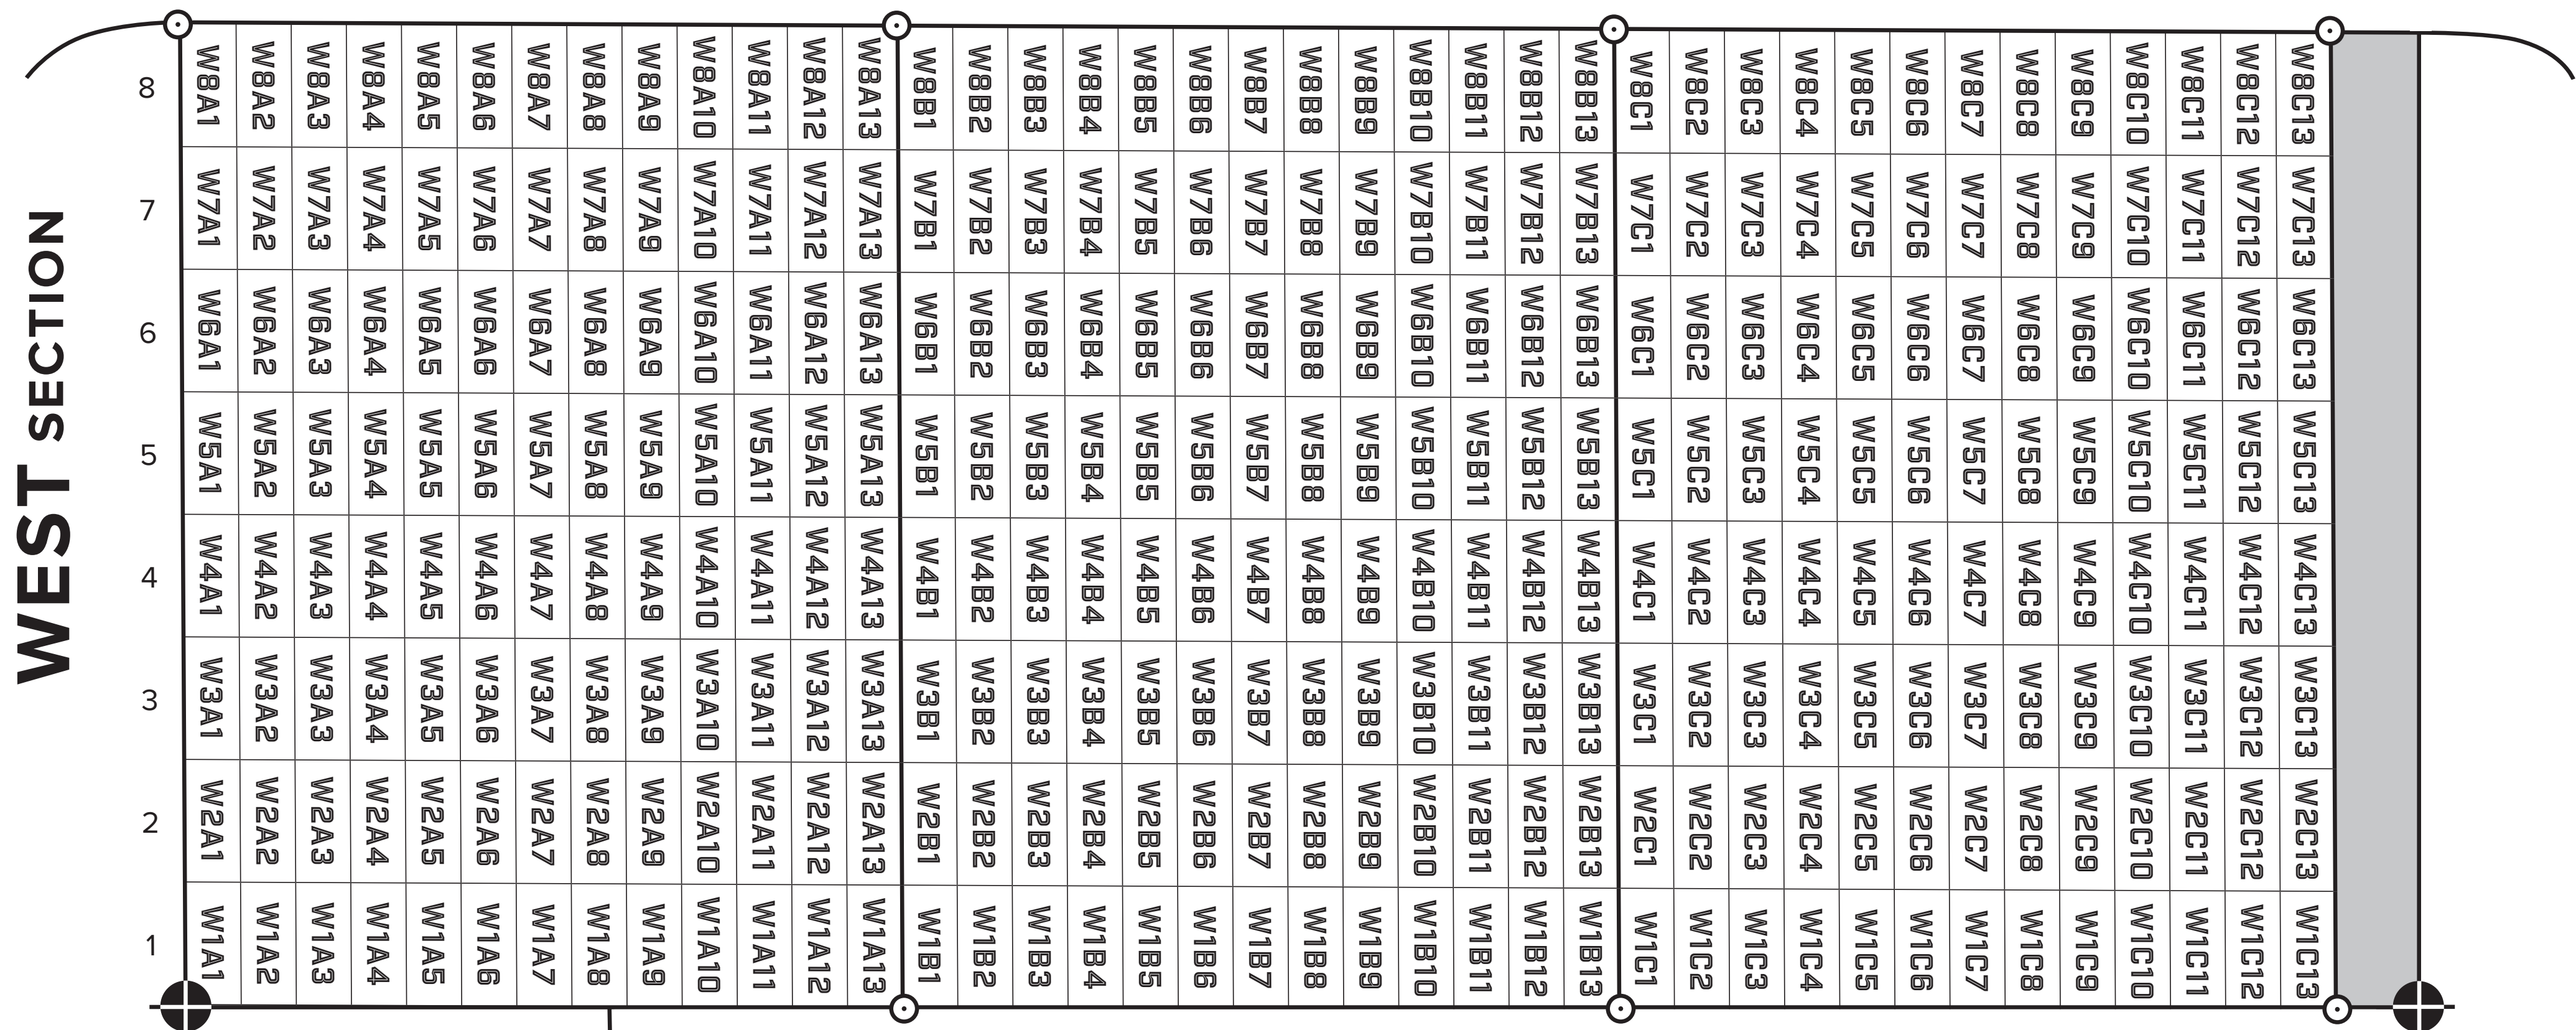

BEAR LITHIA SPRINGS BAPTIST CHURCH CEMETERY

ROCKINGHAM COUNTY, ELKTON VIRGINIA, 2017

Bear
Cemetery

LEGEND
 Section (East/West)
 Row (1-8)
 Block (A, B, C)
 Lot (1-13)

○ Site Pin
 Survey Marker
 Founder's Plaque