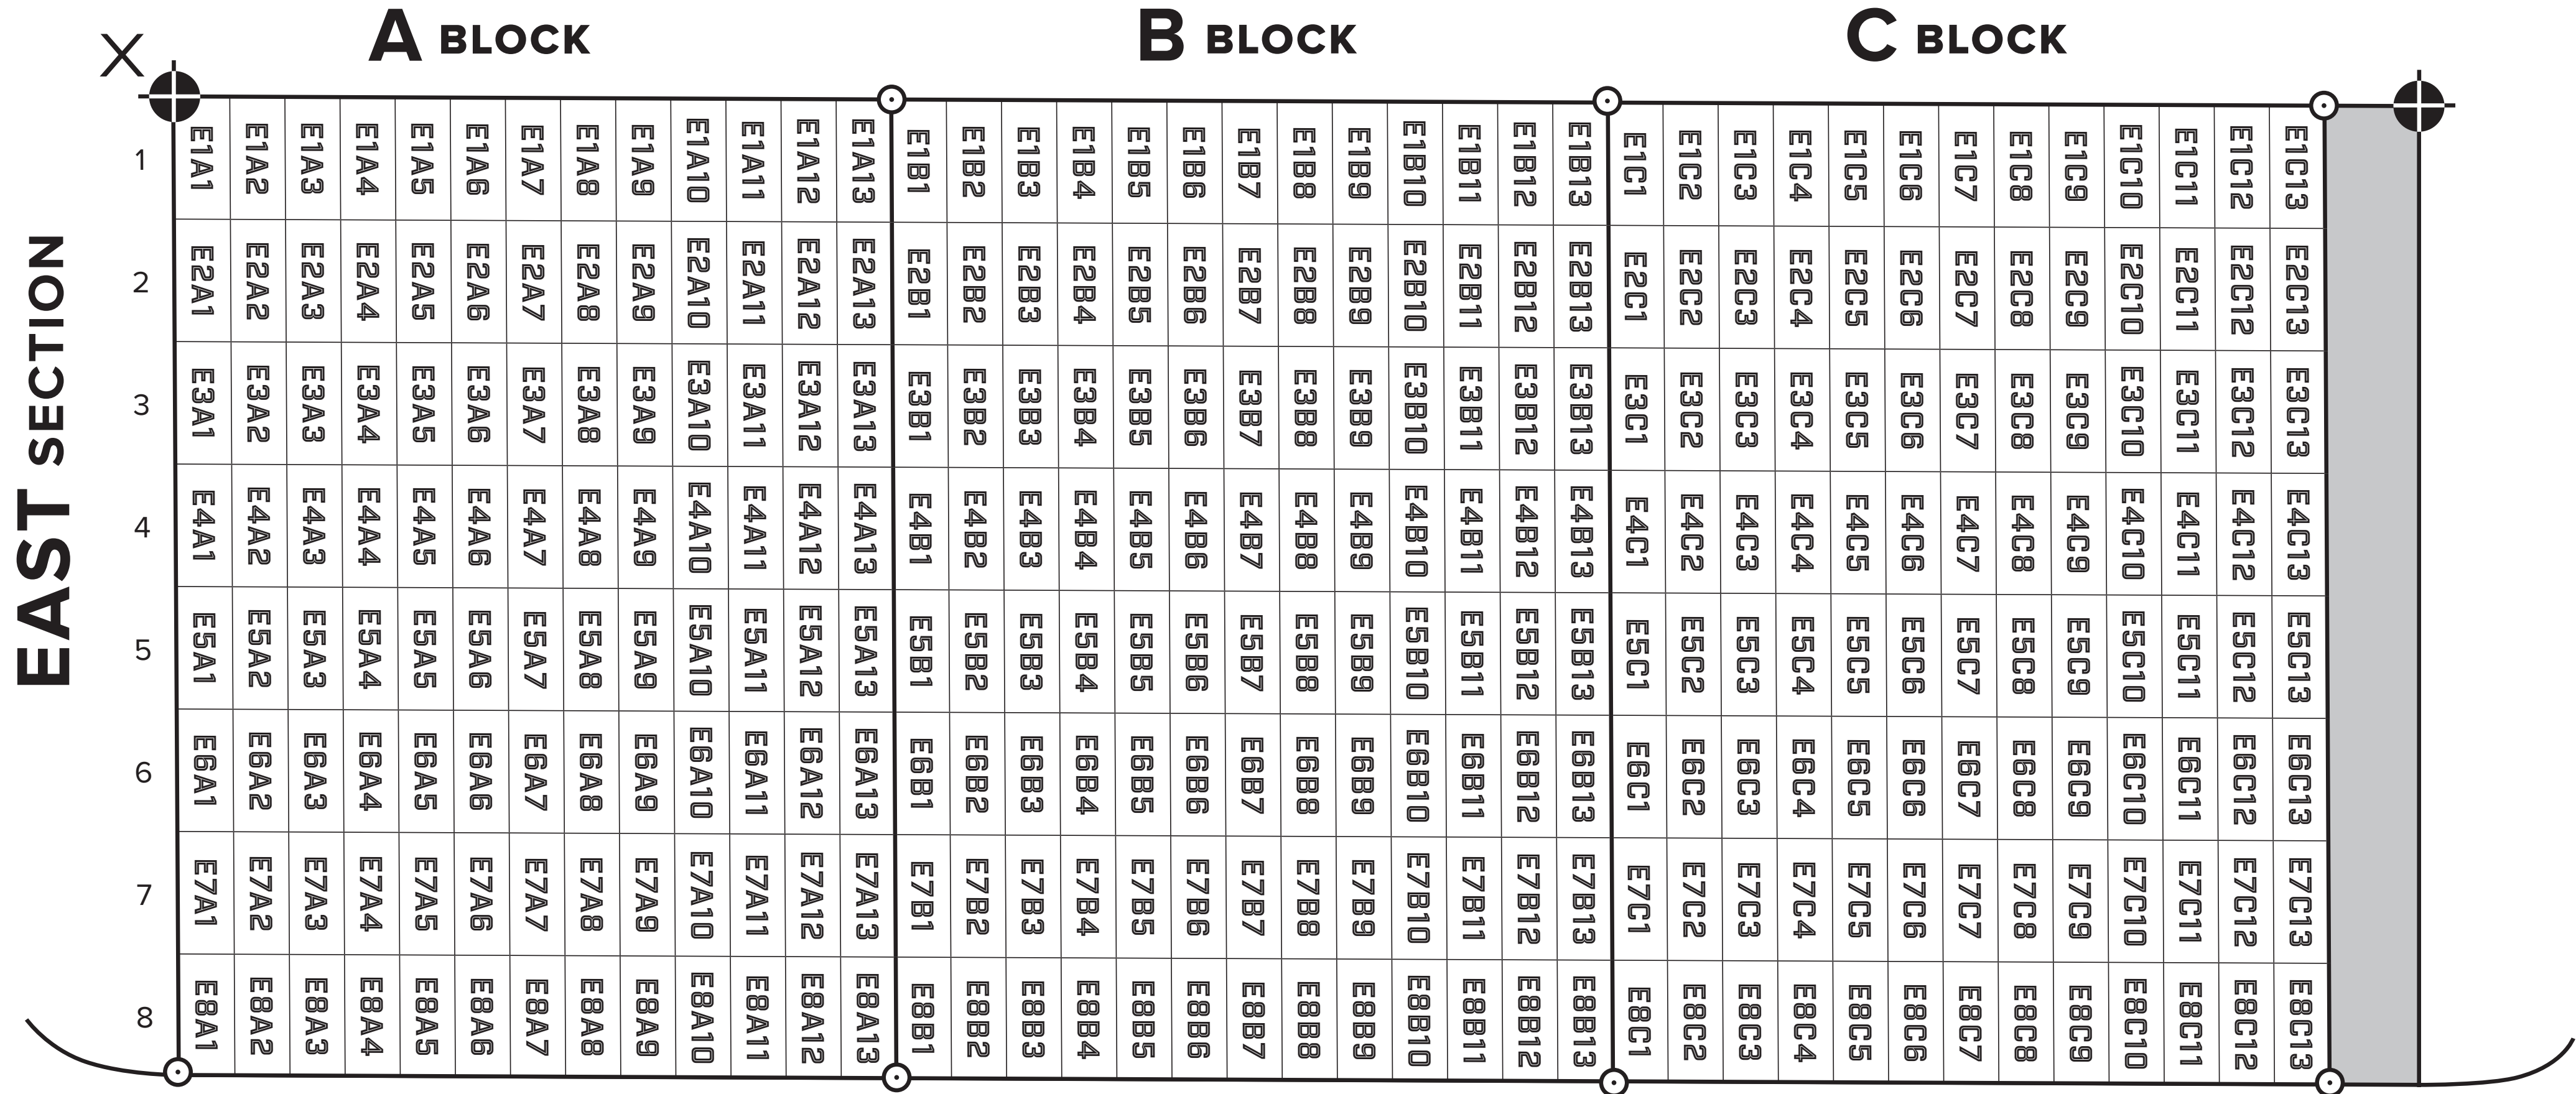

BEAR LITHIA SPRINGS BAPTIST CHURCH CEMETERY

ROCKINGHAM COUNTY, ELKTON VIRGINIA, 2017

Bear
Cemetery

LEGEND
 Section (East/West)
 Row (1-8)
 Block (A, B, C)
 Lot (1-13)

○ Site Pin
 Survey Marker
 Founder's Plaque